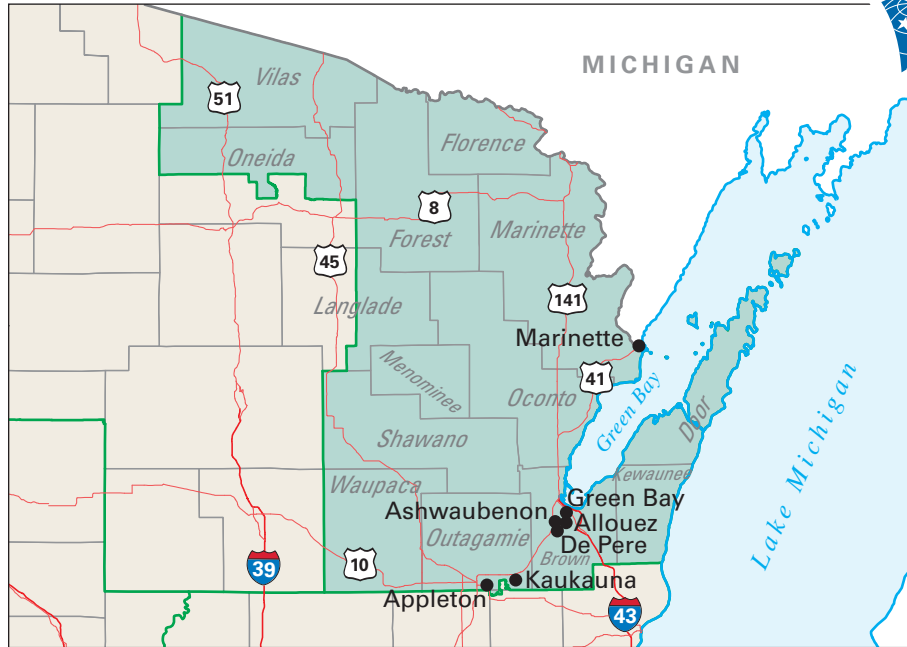

# Congressional District 8

**8** Congressional District  
*Oconto* County

Wisconsin (8 Districts)