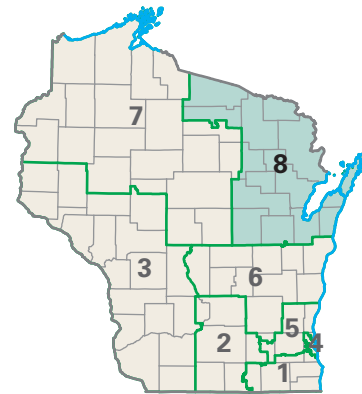

# Congressional District 8

**8** Congressional District  
*Oconto* County

Wisconsin (8 Districts)