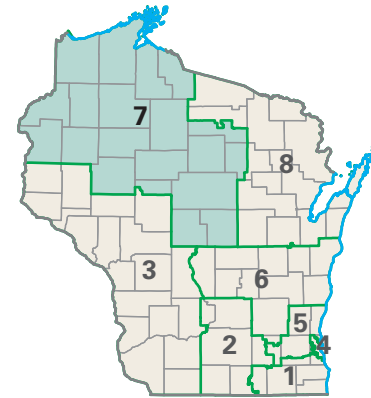

Congressional District 7

- 7 Congressional District
- Price County

Wisconsin (8 Districts)