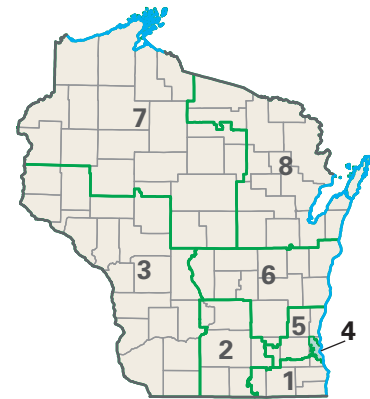

# Congressional District 4

nationalatlas.gov™

**4** Congressional District

*Milwaukee* County

*Wisconsin (8 Districts)*