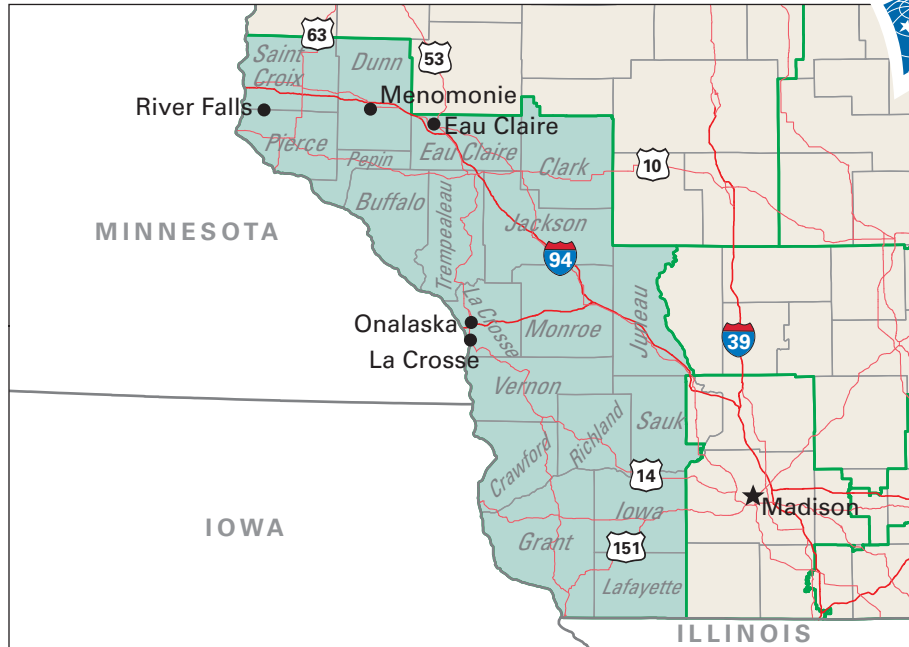

Congressional District 3

nationalatlas.gov™

3 Congressional District
Iowa County

Wisconsin (8 Districts)