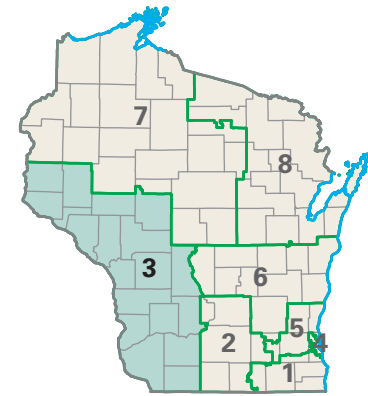

Congressional District 3

nationalatlas.gov™

3 Congressional District
Iowa County

Wisconsin (8 Districts)