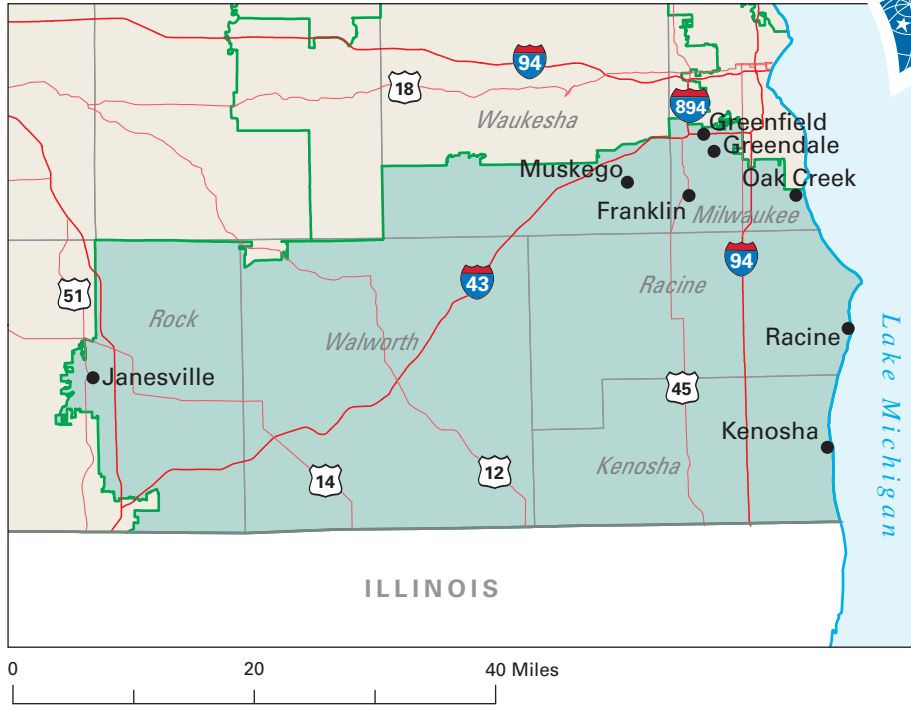

# Congressional District 1

nationalatlas.gov™

- 1** Congressional District
- Racine County

Wisconsin (8 Districts)