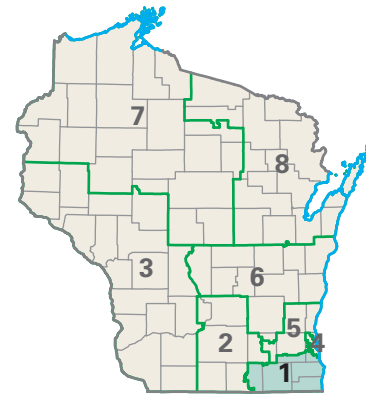

# Congressional District 1

nationalatlas.gov™

- 1** Congressional District
- Racine County

Wisconsin (8 Districts)