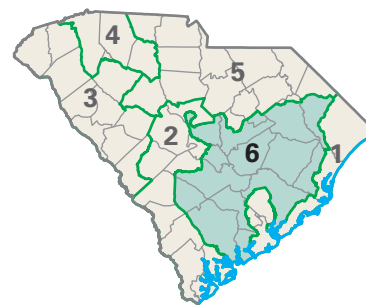

Congressional District 6

- 6** Congressional District
- Sumter* County

South Carolina (6 Districts)