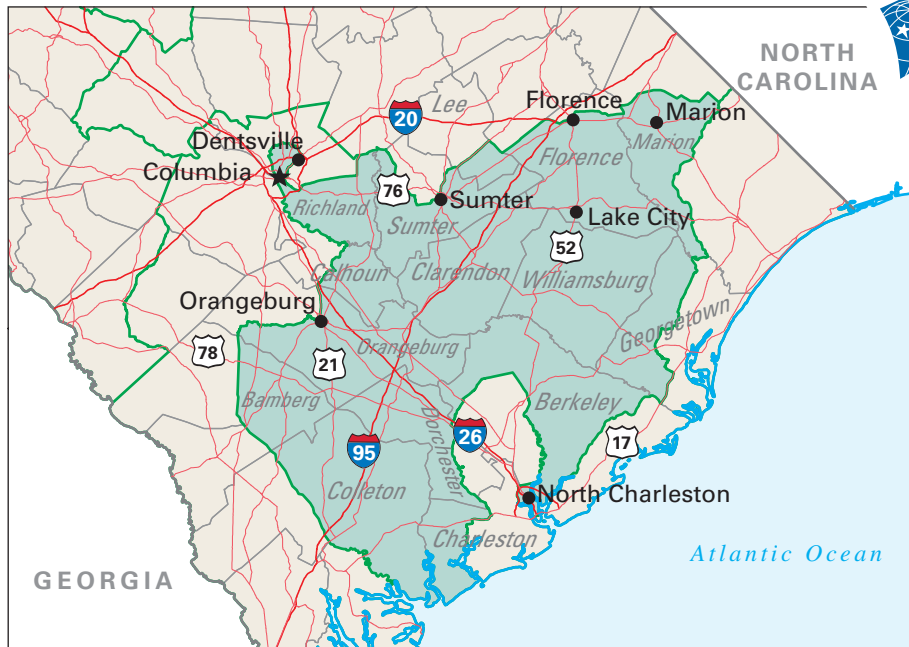

Congressional District 6

- 6** Congressional District
- Sumter* County

South Carolina (6 Districts)