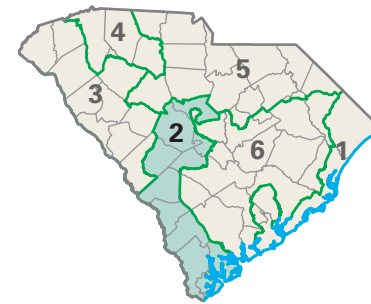

Congressional District 2

nationalatlas.gov™

2 Congressional District

Aiken County

South Carolina (6 Districts)