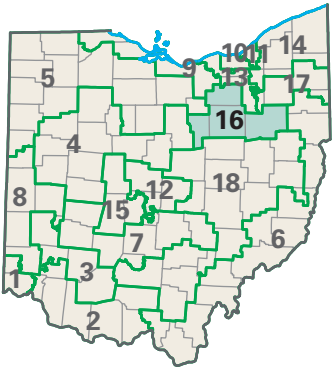

Congressional District 16

16 Congressional District
Medina County

Ohio (18 Districts)