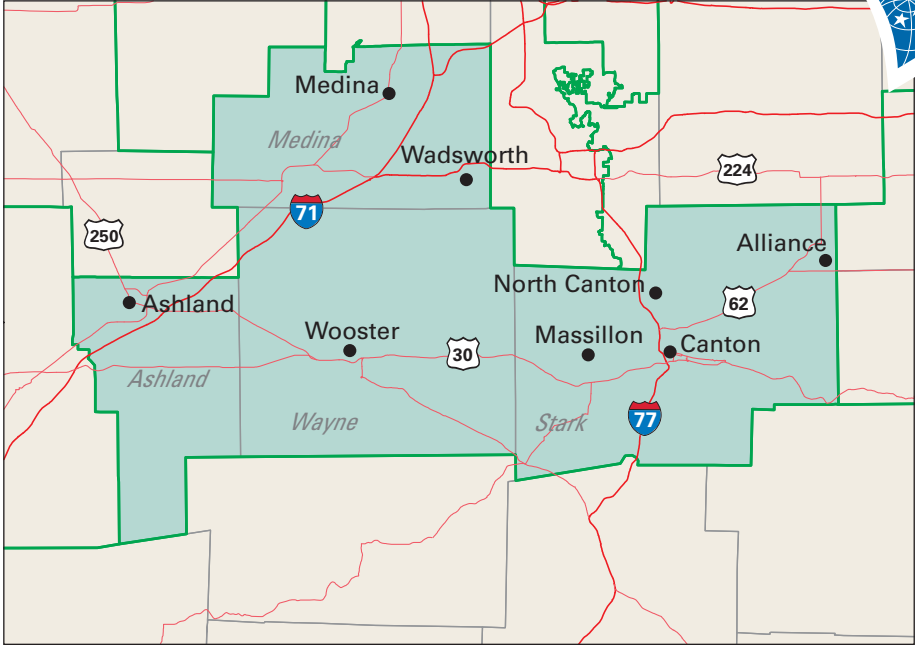

Congressional District 16

16 Congressional District
Medina County

Ohio (18 Districts)