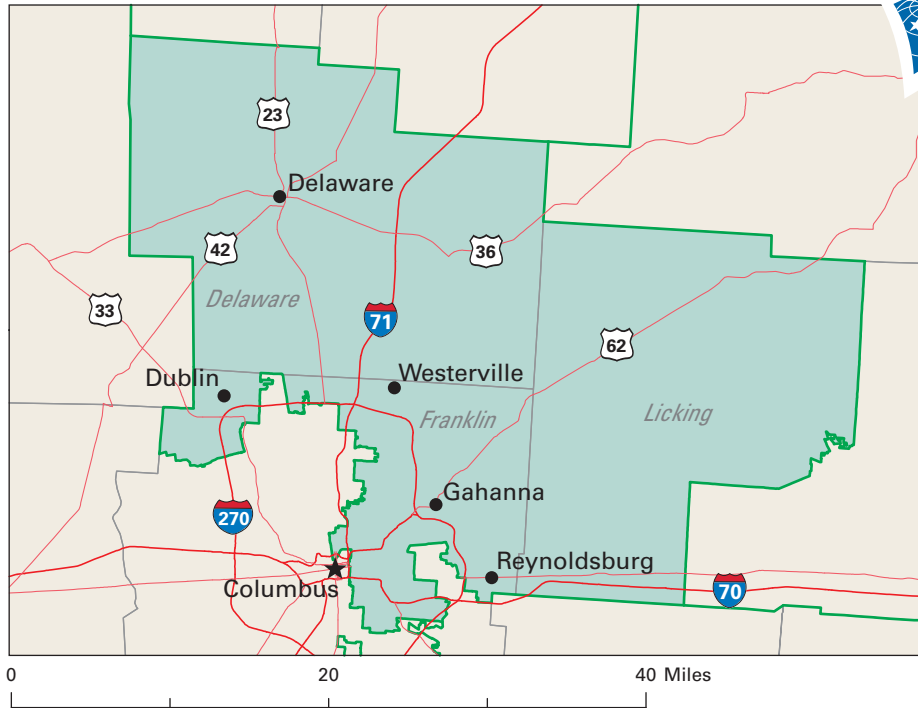

Congressional District 12

nationalatlas.gov™

12 Congressional District

Delaware County

Ohio (18 Districts)