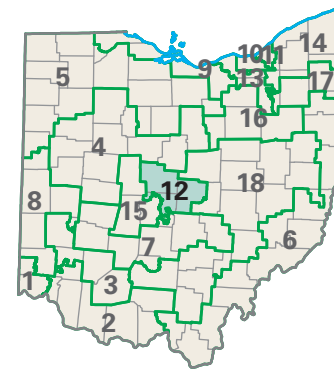

Congressional District 12

nationalatlas.gov™

12 Congressional District

Delaware County

Ohio (18 Districts)