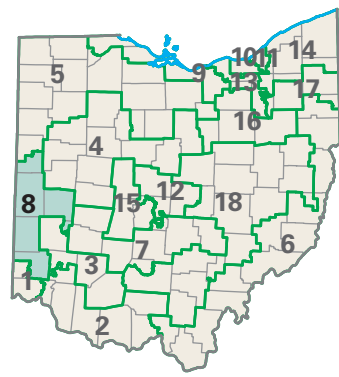

Congressional District 8

8 Congressional District
Darke County

Ohio (18 Districts)