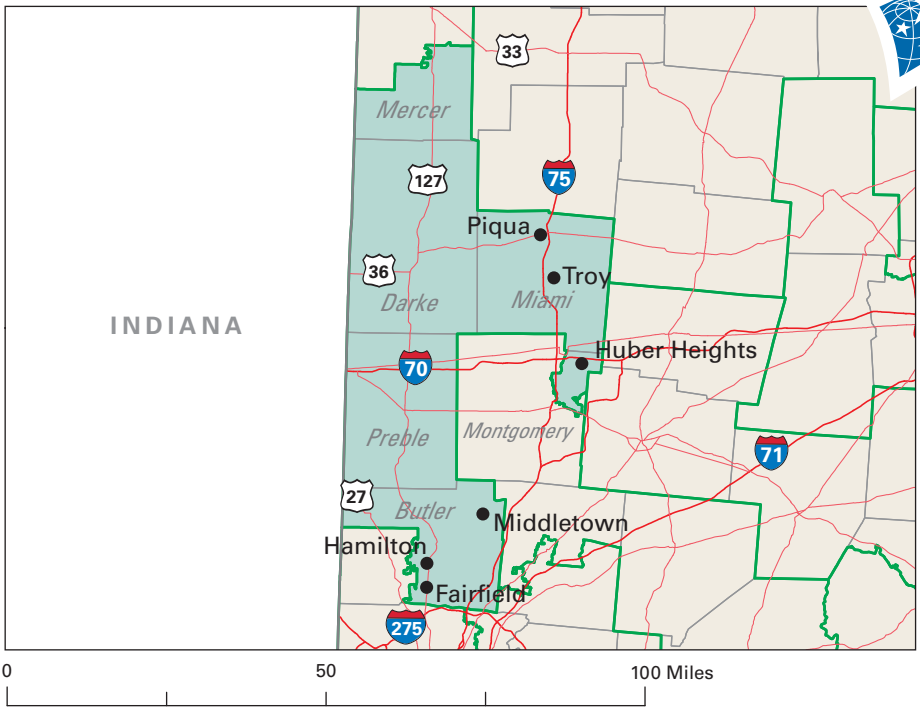

Congressional District 8

8 Congressional District
Darke County

Ohio (18 Districts)