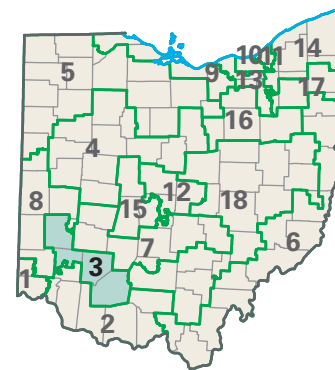

Congressional District 3

nationalatlas.gov

0 20 40 Miles

3 Congressional District

Clinton County

Ohio (18 Districts)