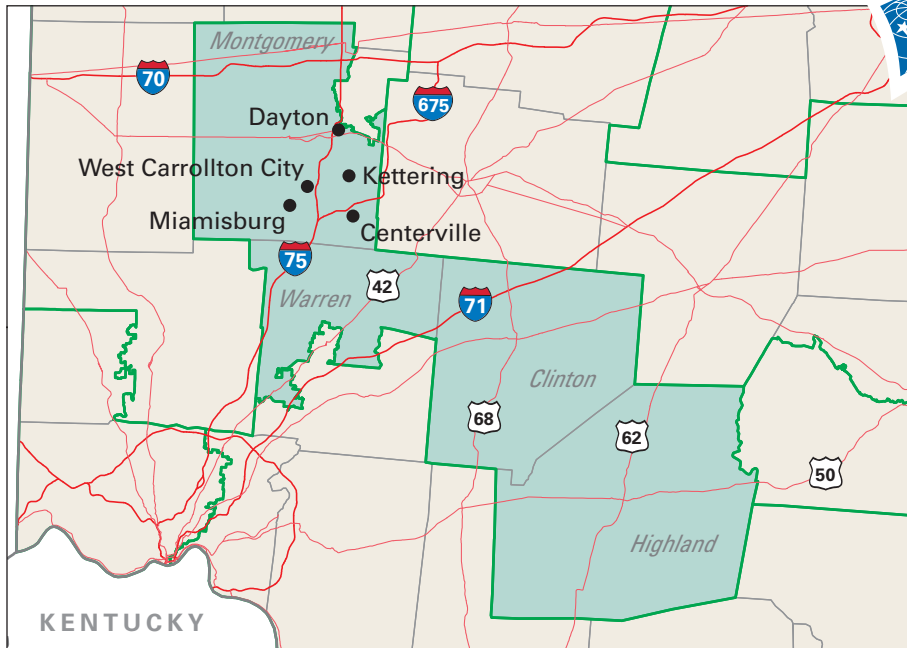

Congressional District 3

nationalatlas.gov

0 20 40 Miles

3 Congressional District

Clinton County

Ohio (18 Districts)