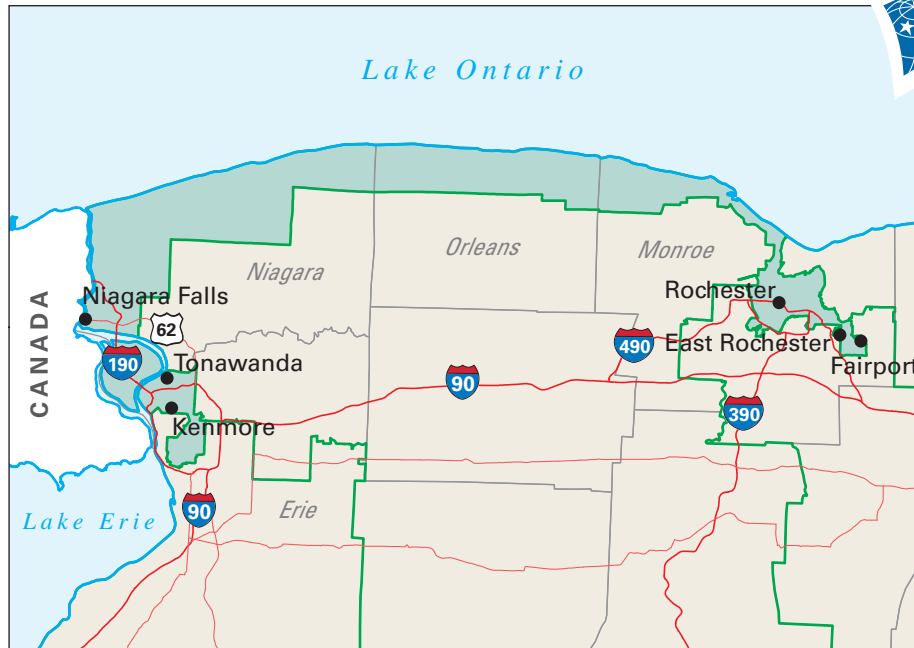

Congressional District 28

0 20 40 Miles

28 Congressional District

Monroe County

New York (29 Districts)