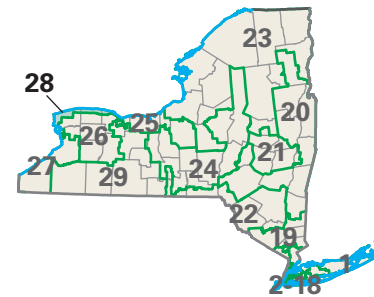

Congressional District 28

0 20 40 Miles

28 Congressional District

Monroe County

New York (29 Districts)