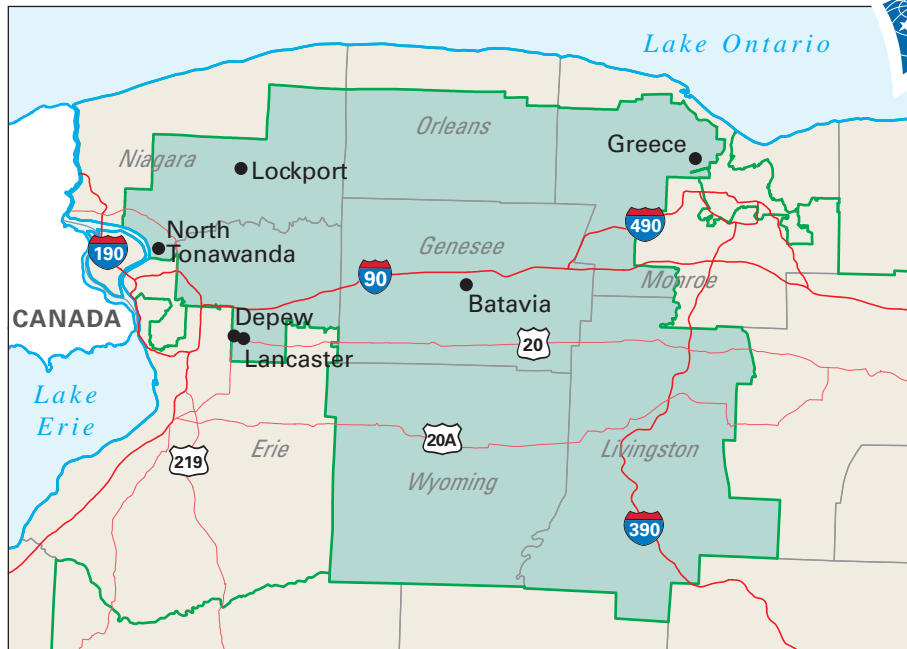

Congressional District 26

26 Congressional District
Genesee County

New York (29 Districts)