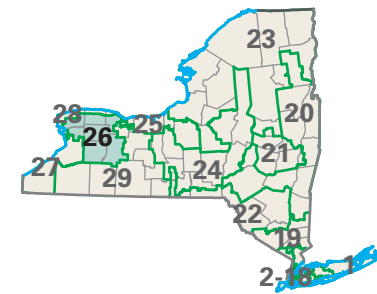

Congressional District 26

26 Congressional District
Genesee County

New York (29 Districts)