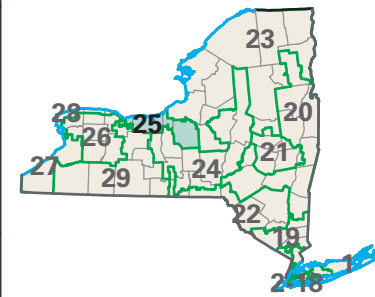

# Congressional District 25

**25** Congressional District

*Wayne* County

*New York (29 Districts)*