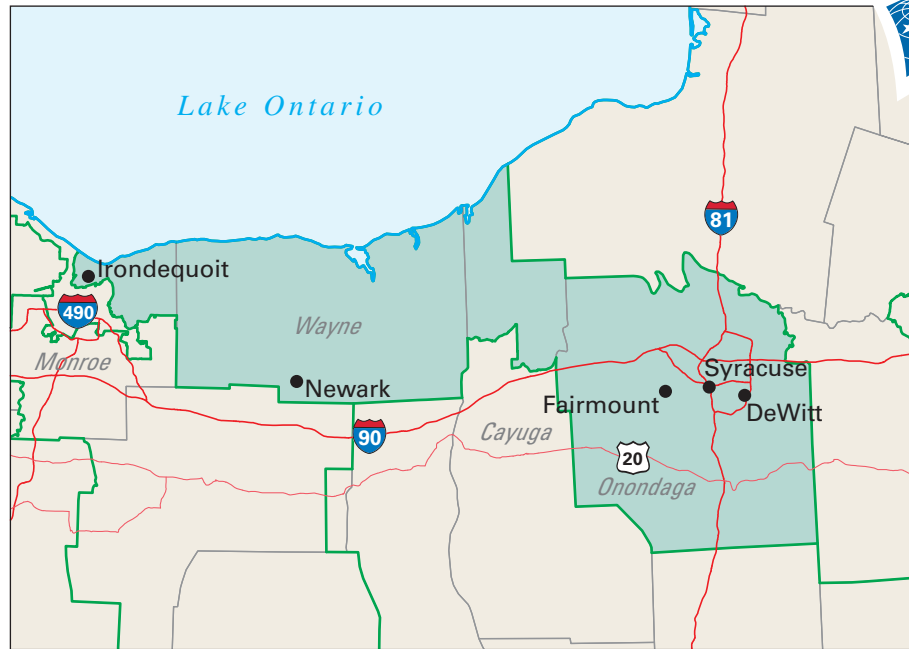

# Congressional District 25

**25** Congressional District

*Wayne* County

*New York (29 Districts)*