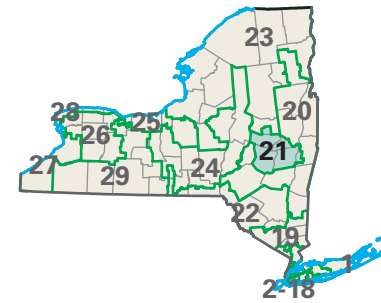

# Congressional District 21

- 21** Congressional District
- Fulton* County

*New York (29 Districts)*