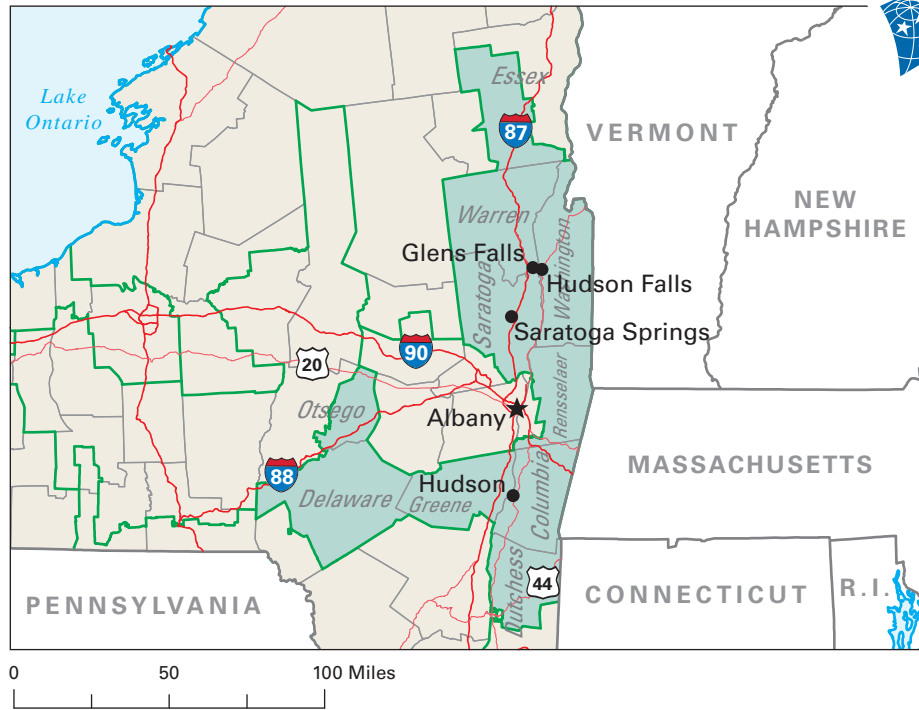

Congressional District 20

20 Congressional District
Delaware County

New York (29 Districts)