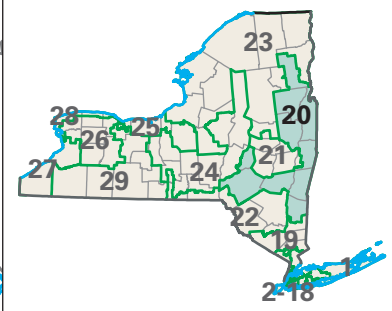

Congressional District 20

20 Congressional District
Delaware County

New York (29 Districts)