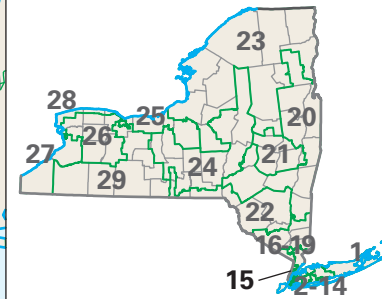

Congressional District 15

15 Congressional District
New York County

New York (29 Districts)