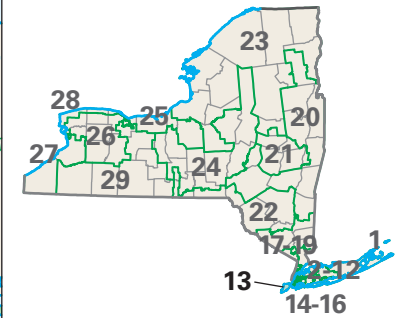

Congressional District 13

nationalatlas.gov

13 Congressional District
Richmond County

New York (29 Districts)