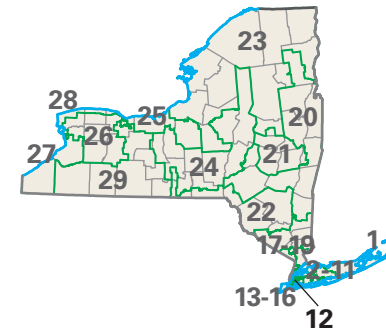

Congressional District 12

12 Congressional District
Kings County

0 5 10 Miles

New York (29 Districts)