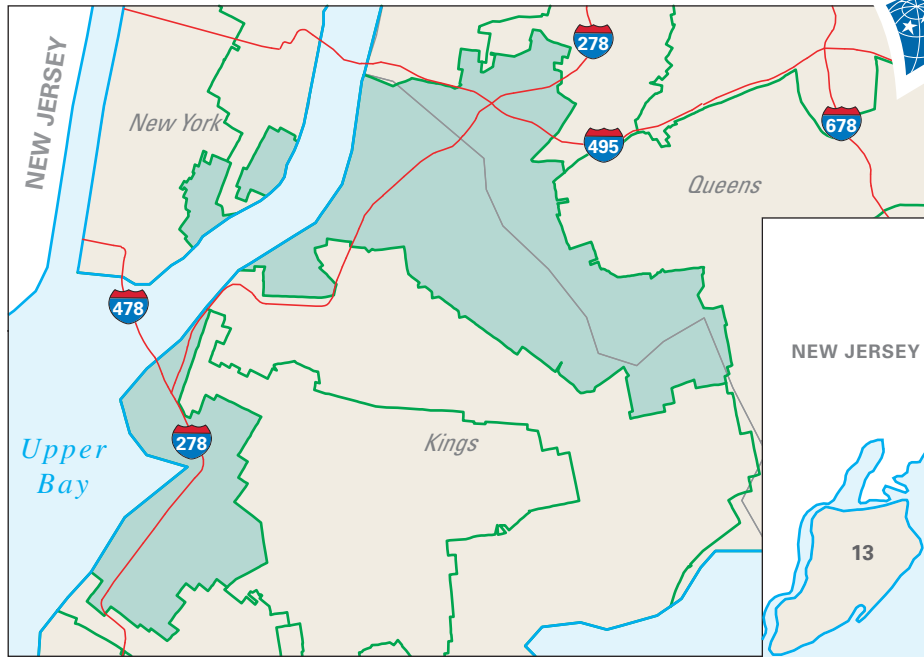

Congressional District 12

12 Congressional District
Kings County

0 5 10 Miles

New York (29 Districts)