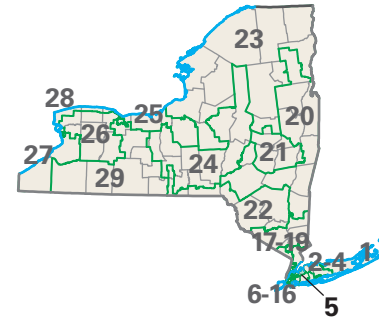

# Congressional District 5

**5** Congressional District  
*Nassau* County

*New York (29 Districts)*