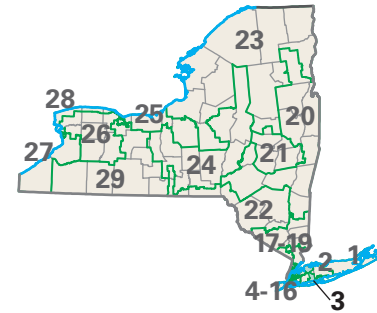

# Congressional District 3

nationalatlas.gov™

**3** Congressional District  
*Suffolk* County

*New York (29 Districts)*