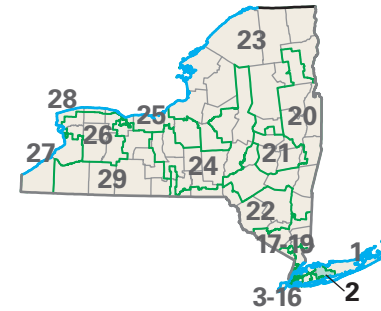

Congressional District 2

2 Congressional District
Suffolk County

New York (29 Districts)