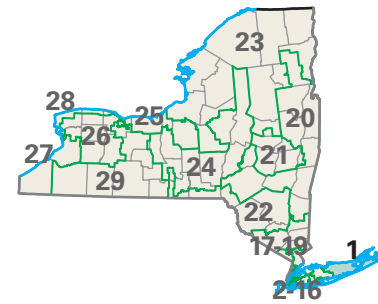

# Congressional District 1

- 1** Congressional District
- Suffolk* County

*New York (29 Districts)*