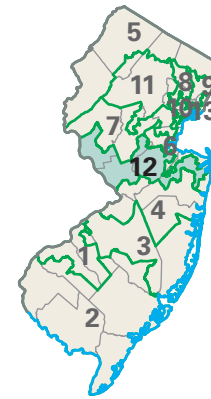

# Congressional District 12

nationalatlas.gov™

**12** Congressional District  
*Mercer* County

0 10 20 Miles

*New Jersey (13 Districts)*