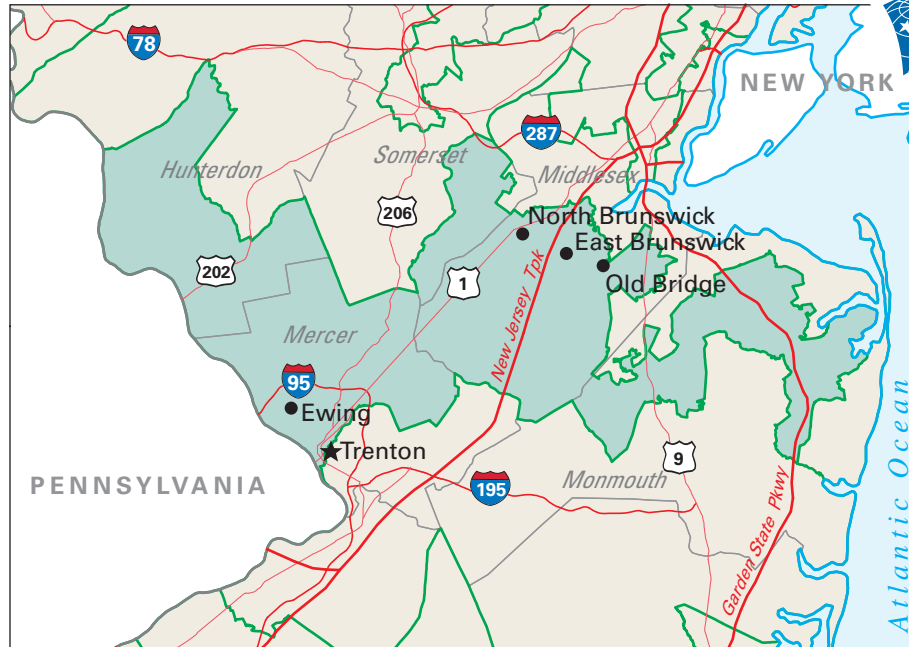

# Congressional District 12

nationalatlas.gov™

**12** Congressional District  
*Mercer* County

0 10 20 Miles

*New Jersey (13 Districts)*