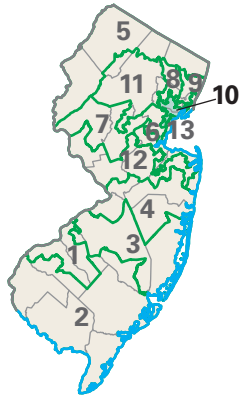

Congressional District 10

10 Congressional District

Essex County

New Jersey (13 Districts)