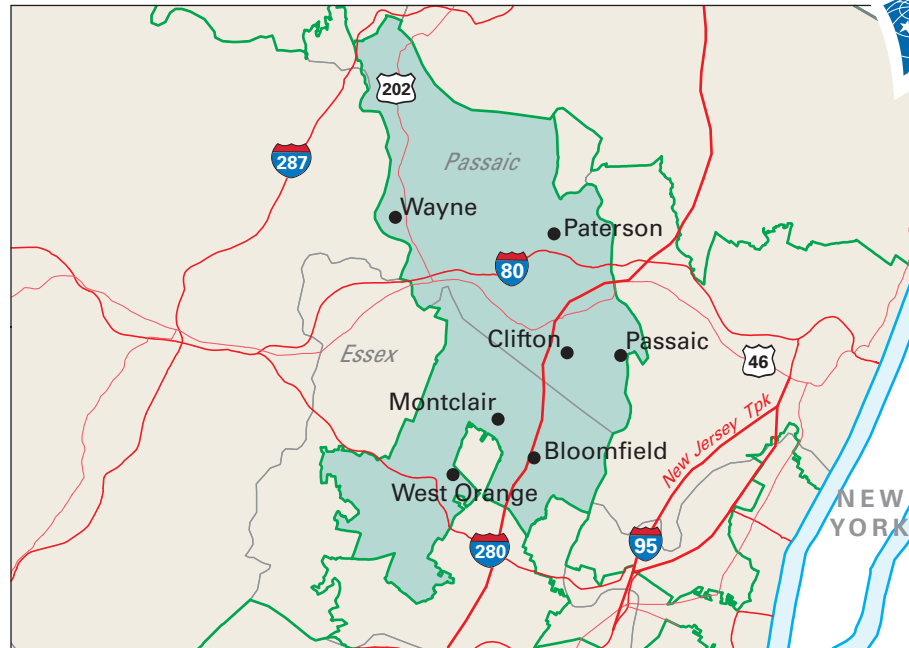

Congressional District 8

8 Congressional District
Passaic County

New Jersey (13 Districts)