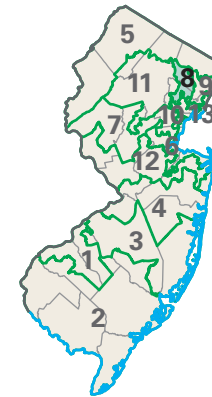

Congressional District 8

8 Congressional District
Passaic County

New Jersey (13 Districts)