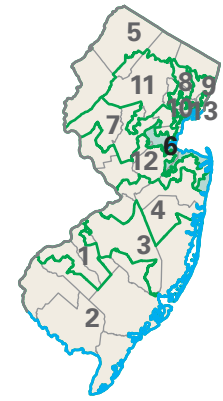

Congressional District 6

6 Congressional District
Union County

New Jersey (13 Districts)