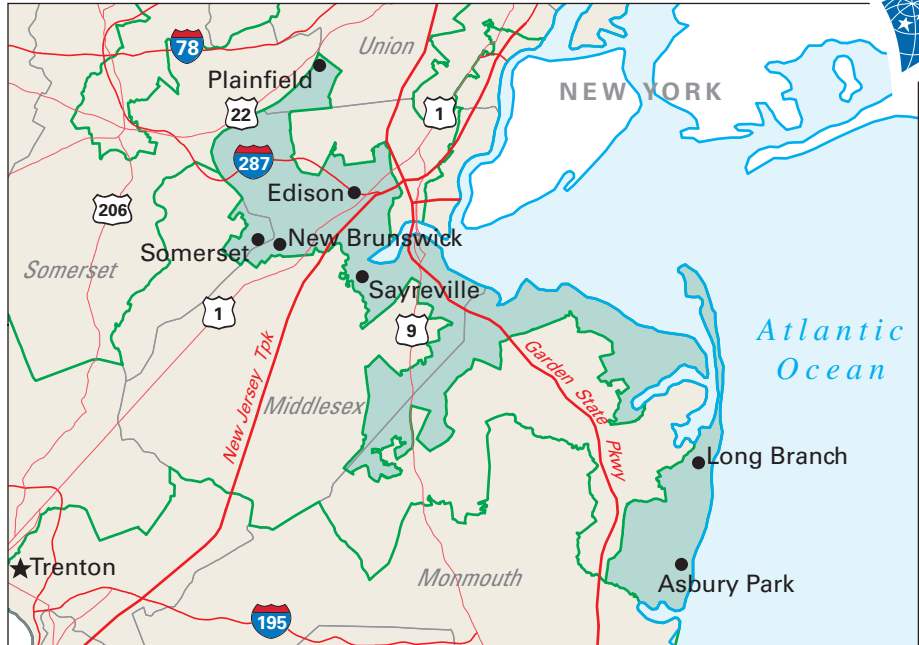

Congressional District 6

6 Congressional District
Union County

New Jersey (13 Districts)