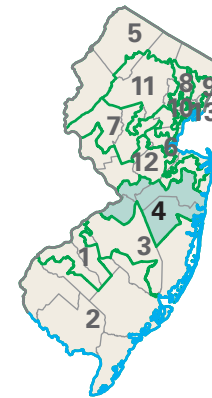

# Congressional District 4

4 Congressional District

*Mercer* County

*New Jersey (13 Districts)*