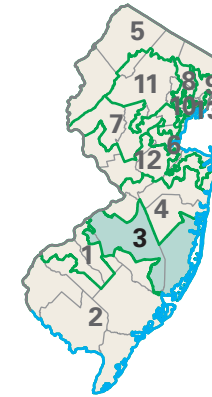

# Congressional District 3

nationalatlas.gov™

- 3** Congressional District
- Ocean* County

New Jersey (13 Districts)