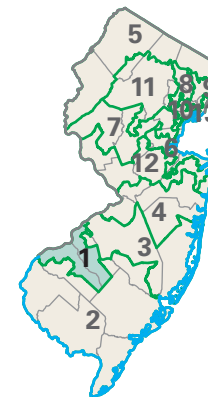

Congressional District 1

1 Congressional District

Camden County

New Jersey (13 Districts)

0 10 20 Miles