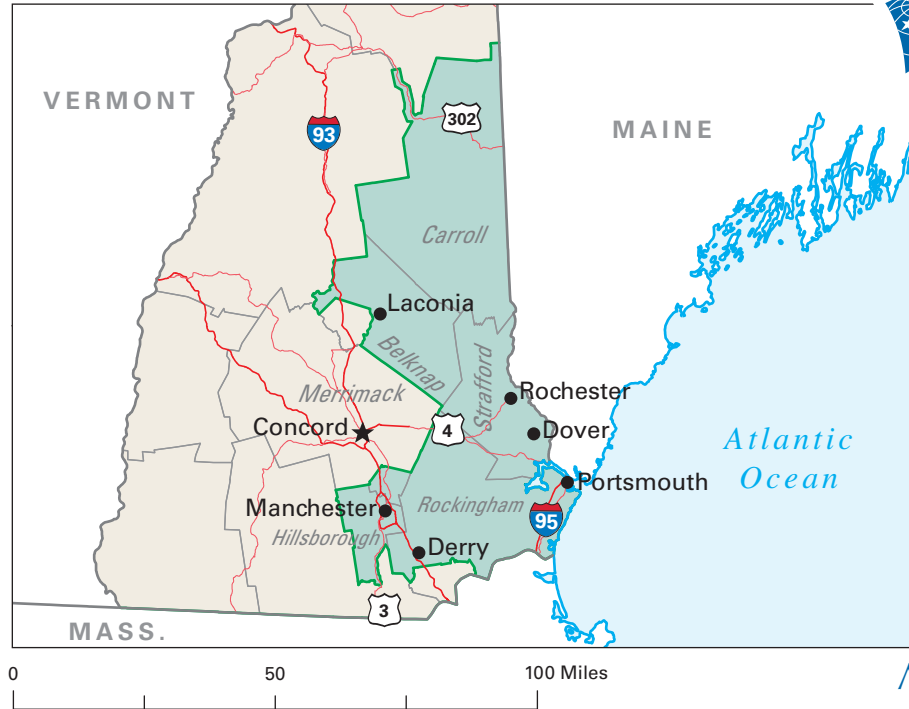

Congressional District 1

1 Congressional District
Carroll County

New Hampshire (2 Districts)