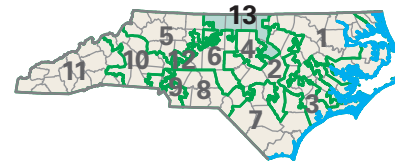

Congressional District 13

13 Congressional District

Person County

North Carolina (13 Districts)