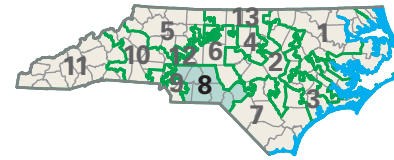

Congressional District 8

nationalatlas.gov

8 Congressional District

Stanly County

SOUTH CAROLINA

North Carolina (13 Districts)