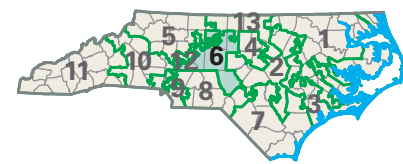

# Congressional District 6

- 6** Congressional District
- Moore* County

North Carolina (13 Districts)