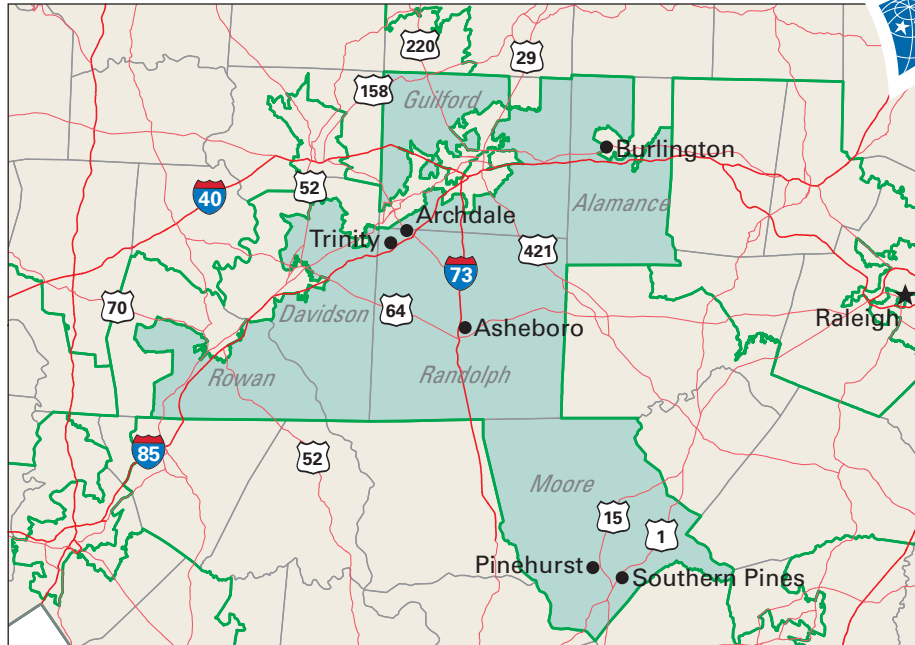

# Congressional District 6

- 6** Congressional District
- Moore* County

North Carolina (13 Districts)