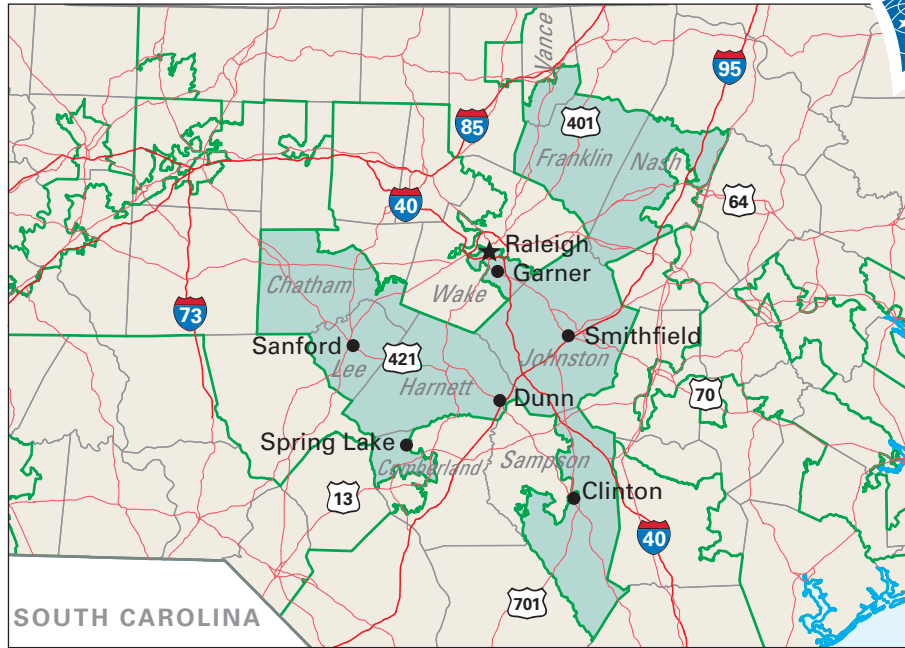

Congressional District 2

- 2 Congressional District
- Lee County

North Carolina (13 Districts)