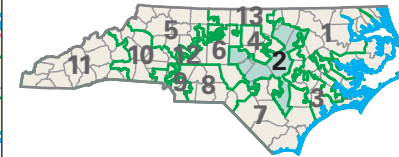

Congressional District 2

- 2 Congressional District
- Lee County

North Carolina (13 Districts)