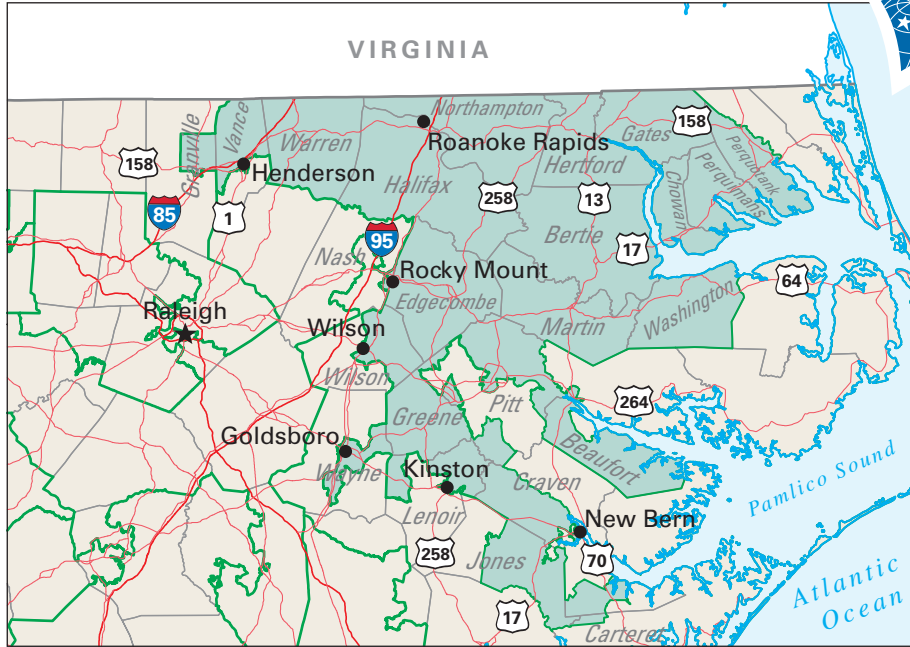

Congressional District 1

- 1** Congressional District
- Martin* County

North Carolina (13 Districts)