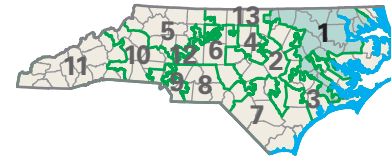

Congressional District 1

- 1** Congressional District
- Martin* County

North Carolina (13 Districts)