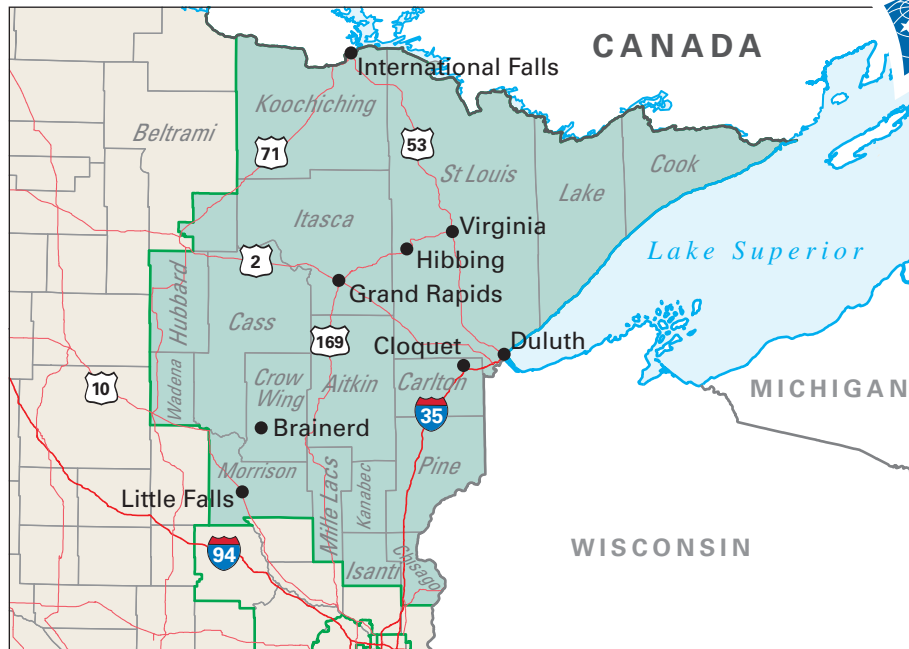

Congressional District 8

- 8** Congressional District
- Cass* County

Minnesota (8 Districts)