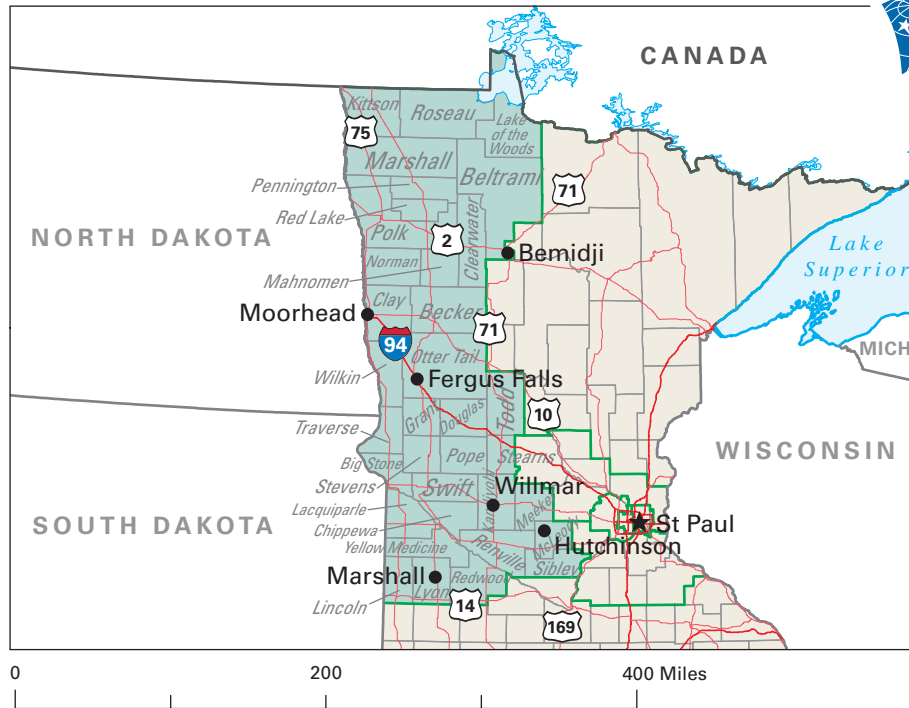

Congressional District 7

7 Congressional District
Polk County

Minnesota (8 Districts)