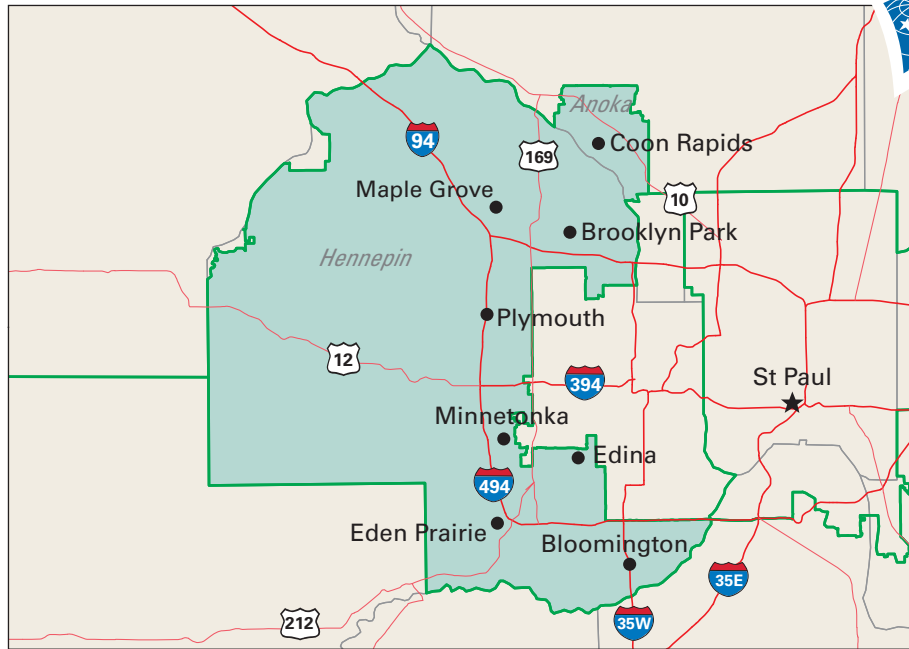

Congressional District 3

3 Congressional District
Hennepin County

Minnesota (8 Districts)