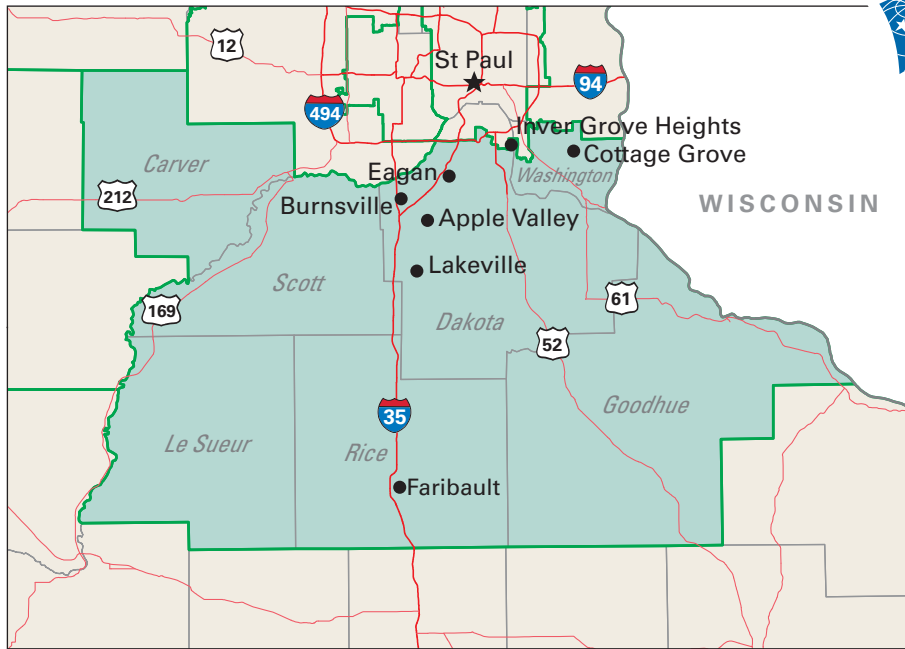

Congressional District 2

2 Congressional District
Dakota County

Minnesota (8 Districts)