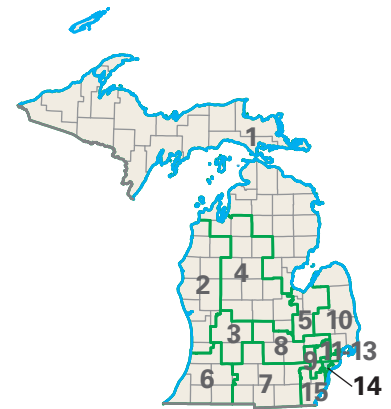

Congressional District 14

nationalatlas.gov™

14 Congressional District
Wayne County

Michigan (15 Districts)