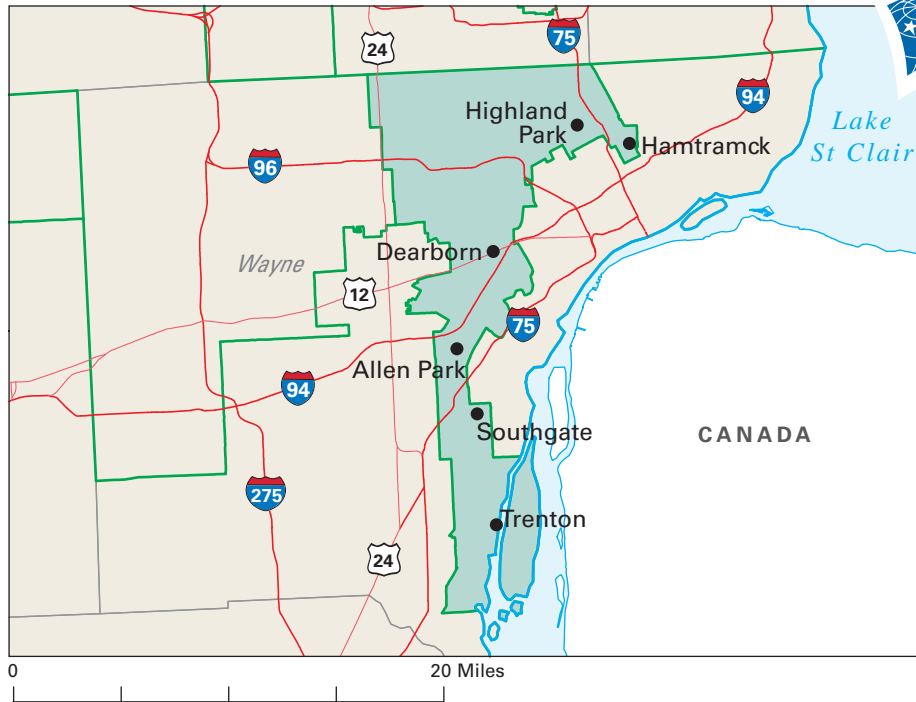

Congressional District 14

nationalatlas.gov™

14 Congressional District
Wayne County

Michigan (15 Districts)