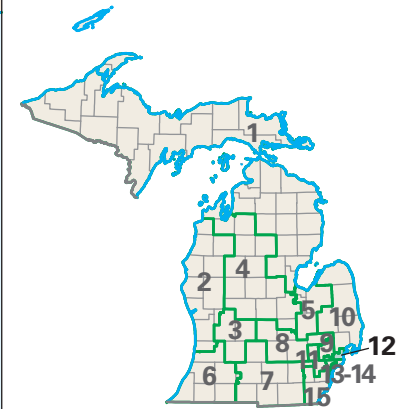

Congressional District 12

nationalatlas.gov™

12 Congressional District
Macomb County

Michigan (15 Districts)