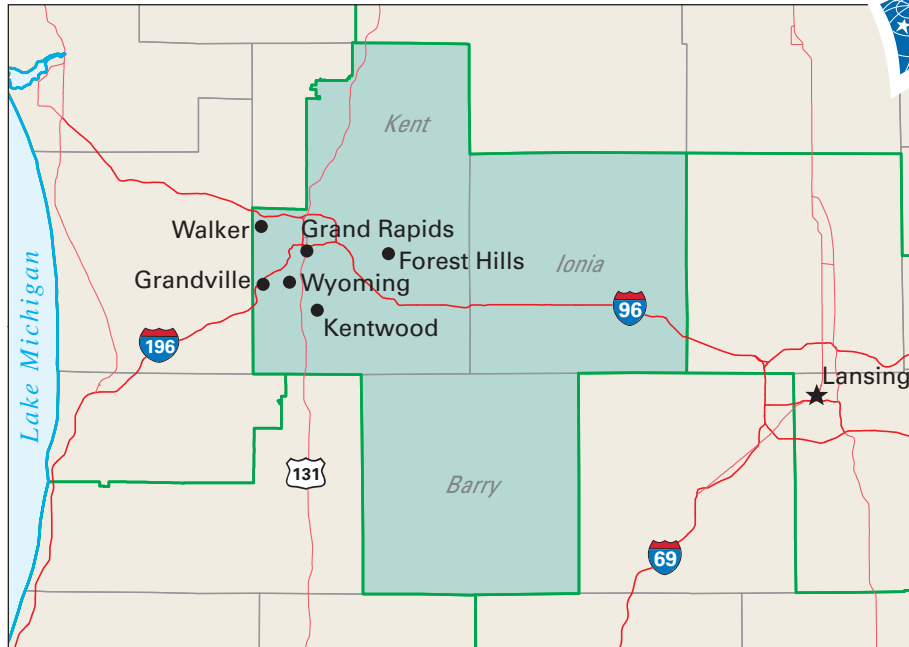

Congressional District 3

nationalatlas.gov™

3 Congressional District

Ionia County

Michigan (15 Districts)