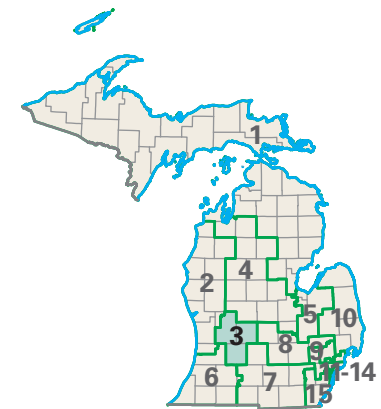

Congressional District 3

nationalatlas.gov™

3 Congressional District

Ionia County

Michigan (15 Districts)