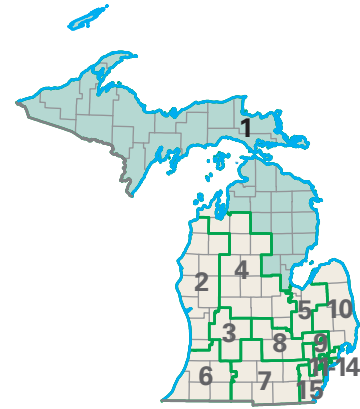

Congressional District 1

- 1 Congressional District
- Iron County

Michigan (15 Districts)