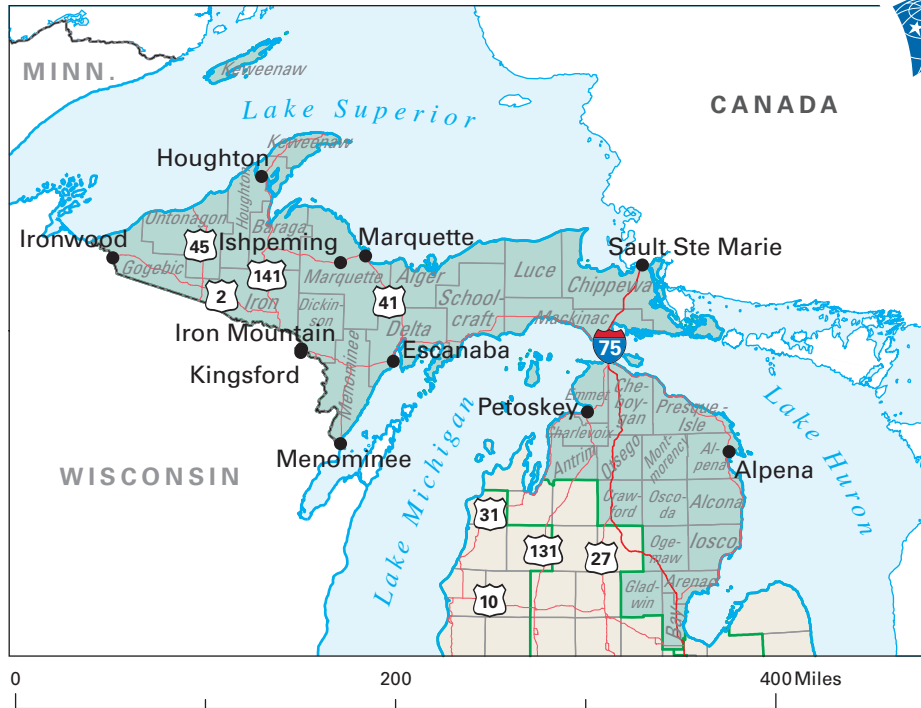

Congressional District 1

- 1 Congressional District
- Iron County

Michigan (15 Districts)