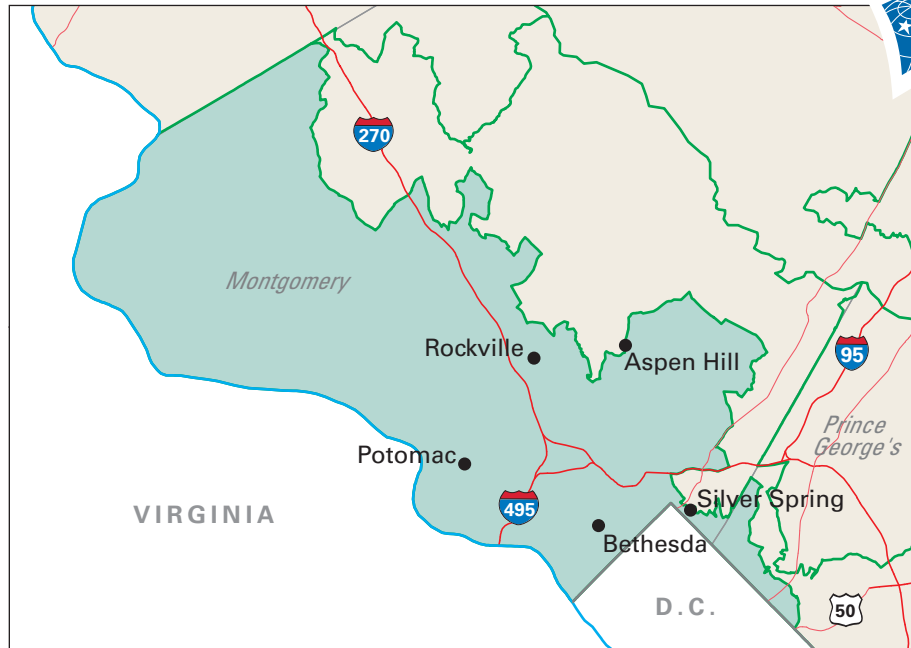

# Congressional District 8

8 Congressional District

Montgomery County

Maryland (8 Districts)