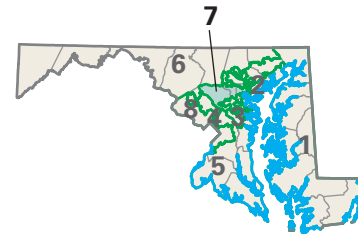

Congressional District 7

nationalatlas.gov

7 Congressional District
Howard County

Maryland (8 Districts)