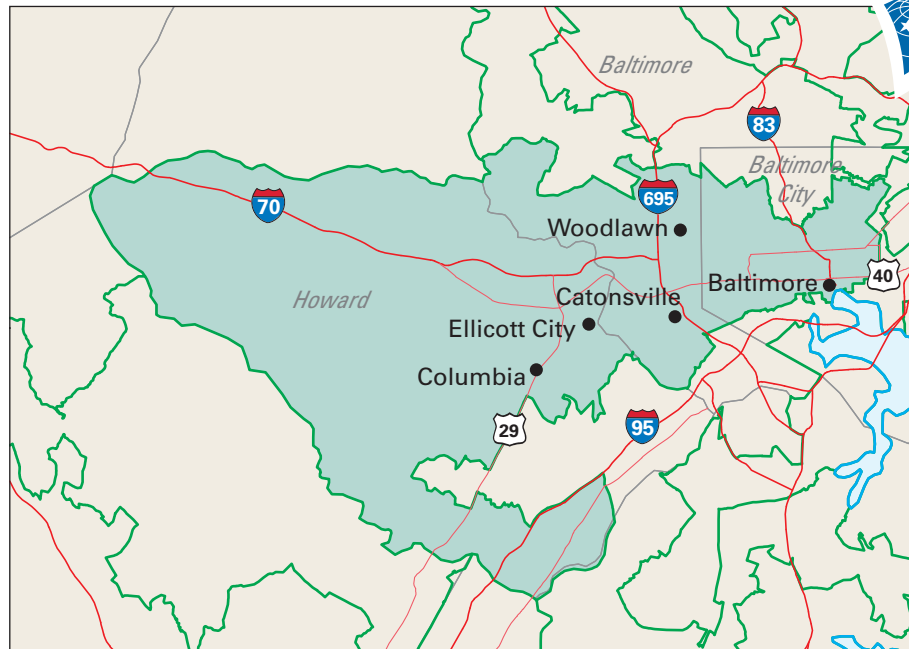

Congressional District 7

nationalatlas.gov

7 Congressional District
Howard County

Maryland (8 Districts)