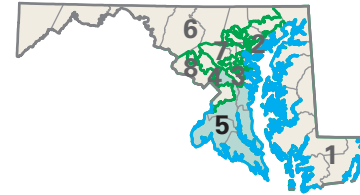

Congressional District 5

nationalatlas.gov™

5 Congressional District

Charles County

Maryland (8 Districts)