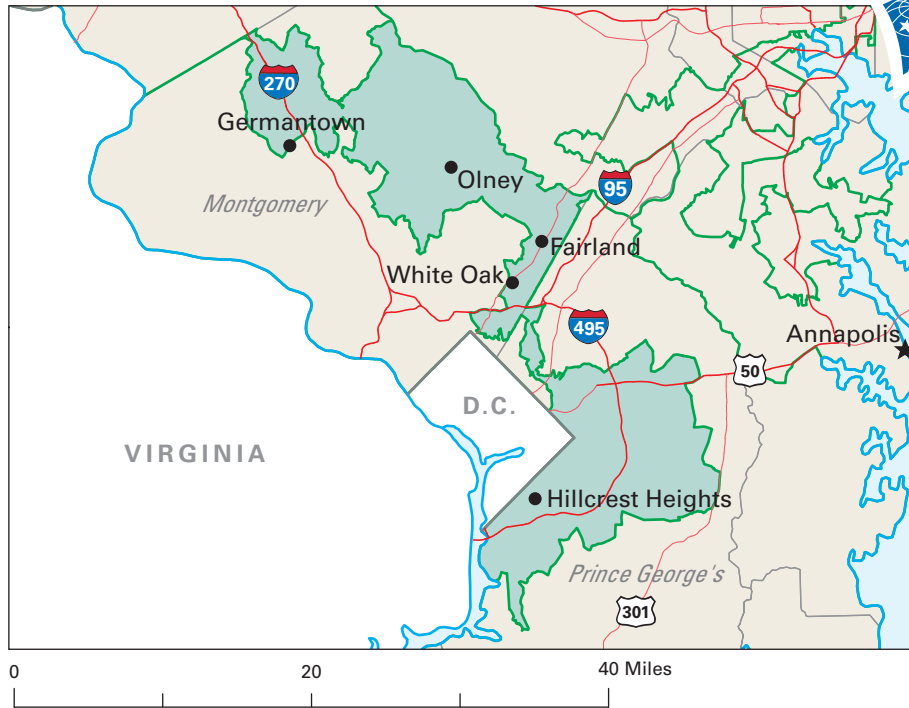

Congressional District 4

nationalatlas.gov™

4 Congressional District

Montgomery County

Maryland (8 Districts)