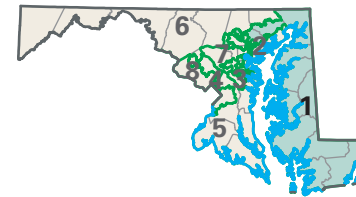

Congressional District 1

1 Congressional District
Somerset County

Maryland (8 Districts)