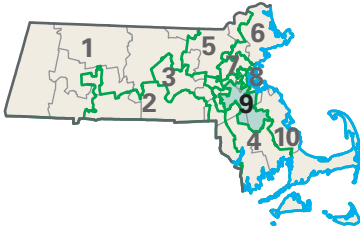

Congressional District 9

9 Congressional District
Norfolk County

RHODE ISLAND

Massachusetts (10 Districts)